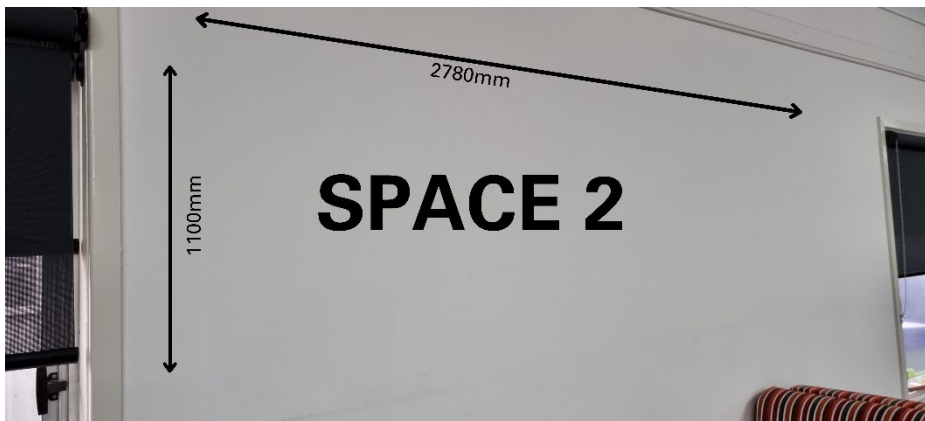

## Appendix 2: Display spaces at Western Downs Libraries

Tara

Space 1: 1100cm high x 1600cm wide

Space 2: 1100cm high x 2780cm wide

Space 3: 1100cm high x 3300cm wide

**Wandoan \*COMING SOON\***